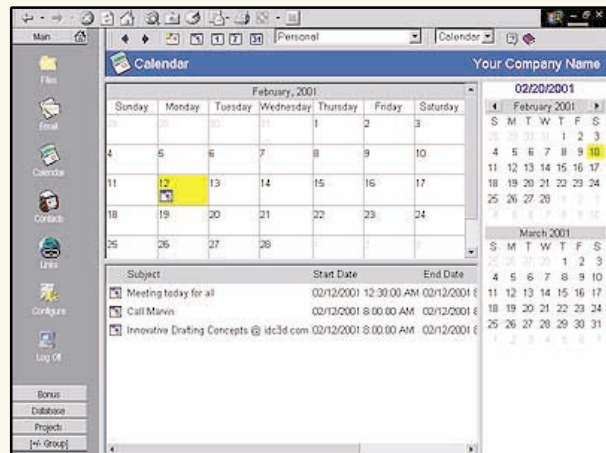

Deployment Options

ProjectShare.com Basic DNA

ProjectShare.com Enterprise Server

ProjectShare.com Xtends™ Server Deployment Diagram

ProjectShare.com
The Science of Project Management

Visit www.projectshare.com today for more product information and online demonstrations.